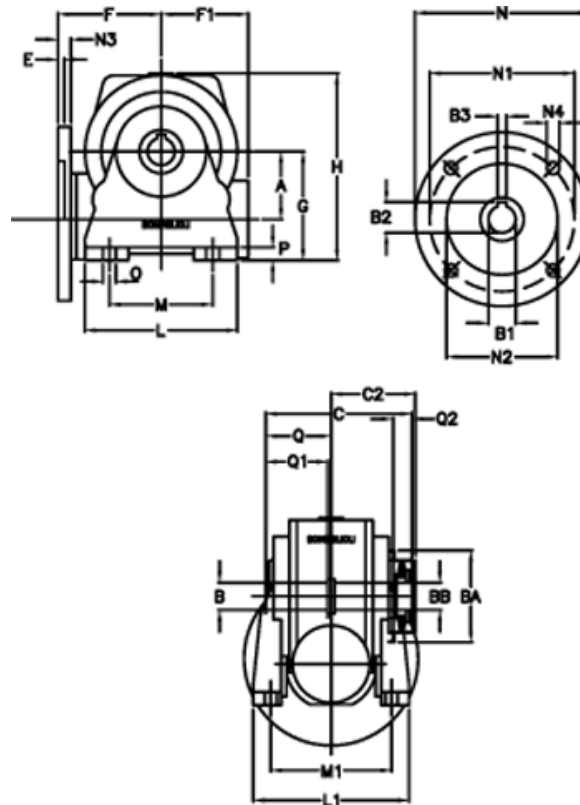

Article number: 390204902812736

Description: Worm Gear with Torque Limiter
VF 49-L2-N-28 P71B5

Measures

a = 49.50	C2 = 63,5	L1 = 124	O = 8.5
B = 25	Description = VF 49N-xx-71B5	m = 63	P = 12
B1 E7 = 14	E = 3.0	M1 = 98.5	Q = 51.0
B2 = 16.3	F = 70	N = 160	Q1 = 41
B3 H9 = 5	F1 = 63	N1 = 130	Q2 = 15
BA = 63	g = 82	N2 = 110	
BB H7 = 14	H = 138.0	N3 = 10.5	
C = 105	L = 110	N4 = 9,5	